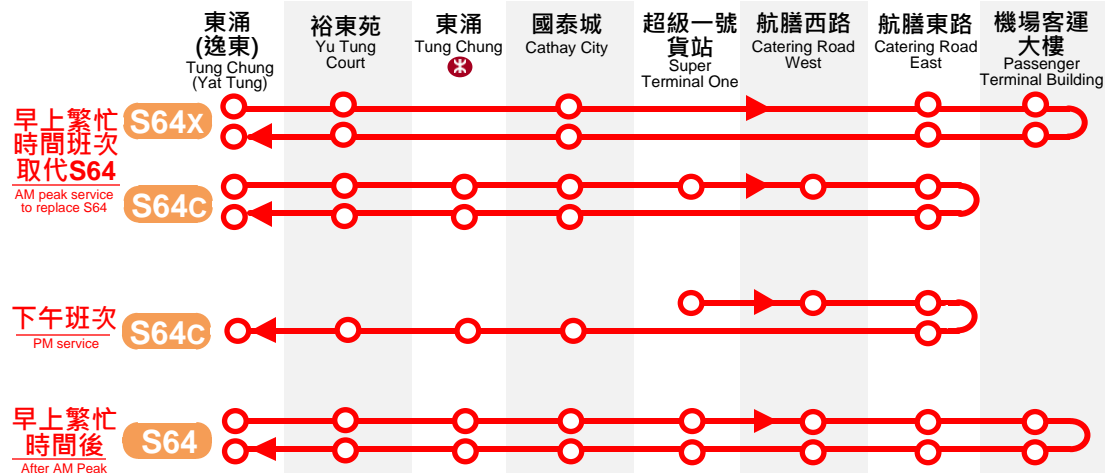

S64
S64C 新NEW
S64X 新NEW

全新繁忙時間路線服務安排

New Service Arrangements in Peak Hours

2014年11月22日生效
Effective from 22 November 2014

更快捷!
Faster!

不經貨運區及航膳西路
Omit Cargo Area and Catering Road West

實際行車時間視乎路面情況而定
Actual journey time depends on traffic conditions

S64X

由逸東邨往客運大樓只需 **18**分鐘
From Yat Tung Estate to Passenger Terminal Building in about 18 min

乘客請留意!
Attention Please!

原有S64往機場方向於順東路(東堤灣畔對面)的巴士站將於同日起取消。乘客可改乘各條往機場的龍運「E」線，而原有S64P及N64服務維持不變。
The existing bus stop at Shun Tung Road opposite to Tung Chung Crescent towards Airport bound for S64 will be cancelled from the same day. Passengers can take any LWB "E" Routes terminated at Airport as an alternative. The existing services of S64P and N64 remains unchanged.

1508	1521	1534	1547	1600	1613
1626	1639	1652	1705	1718	1731
1744	1757	1810	1823	1836	1849

S64 東涌(逸東邨)開出 From Tung Chung (Yat Tung Estate)

時間表 Timetable

星期一至六(公眾假期除外) Mondays to Saturdays (except Public Holidays)	班次(分鐘) Frequency (min)
0908 - 1000	10/12
1000 - 1500	12
1500 - 1920	13
1920 - 2120	15
2120 - 0000	12-15